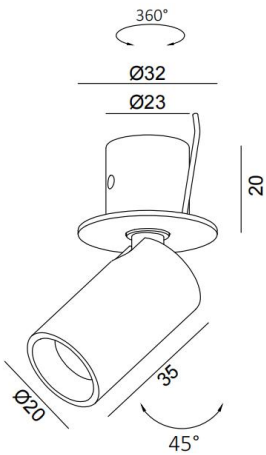

DL3869

3W MINI Adjustable Recessed Downlight

Description

Stylish Design;
MINI Adjustable Downlight
360D Rotate & 45D Tiltable;

Finish

Black/White

Material

Aluminium

TECHNICAL CHARACTERISTICS

Light source

Light source: Citizen CLU7L3-0104C4
Output (W): 2.1W (700mA 3V)
Total power consumption (W): 3W
Color temperature: 2700K/3000K/4000K
CRI: ≥ 90
Photobiological risk: RG1
Real Lumen: 150lm
Qty Leds: 1
Lm/Real W: 50lm/W
Life Time: 50.000h L90B10
MacAdam steps: 3
UGR: < 14

GEAR

This product is supplied without gear

Luminaire

Downlight suitable for indoor area
crossing: No
Warranty: 5 Years

↻ 25mm
⚙ 5-25mm

The photograph may not match the reference exactly. Please read the product description to identify the finish.